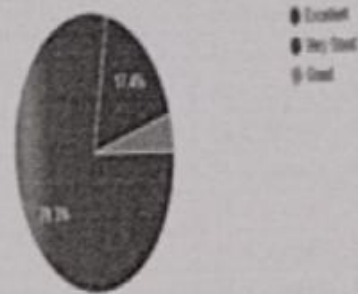

12 responses

How did you find our webinar?