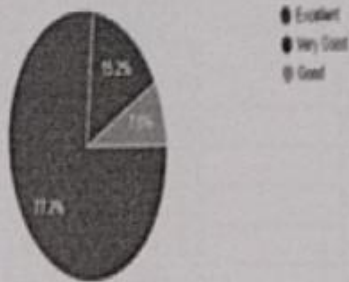

Feedback Analysis

Feedback received from the participants reveals that 77% of the students expressed as the relevance of the topic was Excellent, 15% as Very Good and 8 % as Good. Regarding expert's presentation, 78% expressed as excellent and 17% as Very Good and 5% as Good. Nearly 70% of the participants found the workshop was extremely informative and the remaining expressed very informative.

Relevance of the topic

12 responses

Speakers Presentation