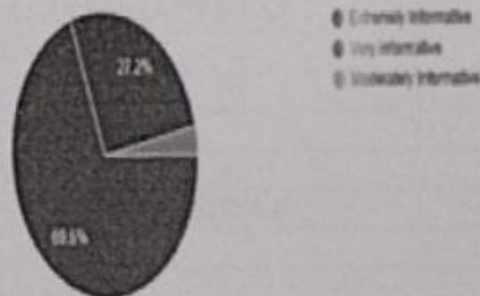

12 responses